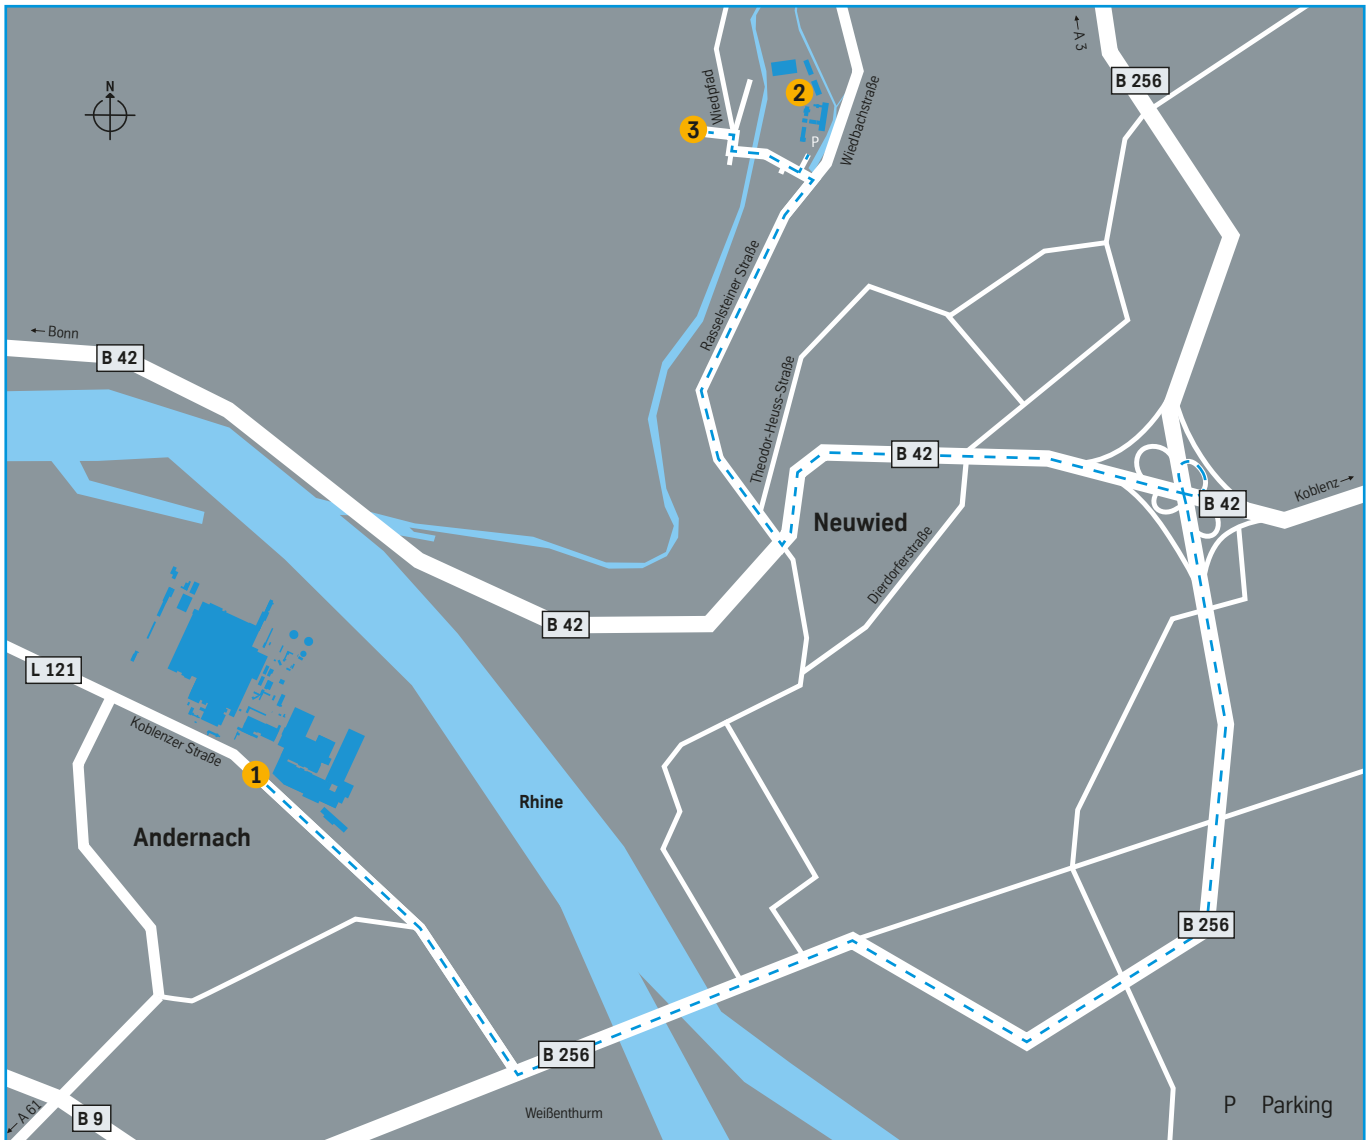

- A** Gate A: Visitors
- B** Gate B: Employees
- C** Gate C: Trucks
- D** Gate D: Sales
  
- 1** Visitor reception
- 2** Sales

thyssenkrupp

Steel

# Packaging Steel Training center Neuwied

Training center  
Rasselsteiner Straße 105  
56564 Neuwied  
Germany

GPS coordinates: 50.453529, 7.466658

- ① thyssenkrupp Rasselstein GmbH
- ② Training center
- ③ Parkrestaurant Nodhausen
- - - Route: Andernach site – Neuwied Training center