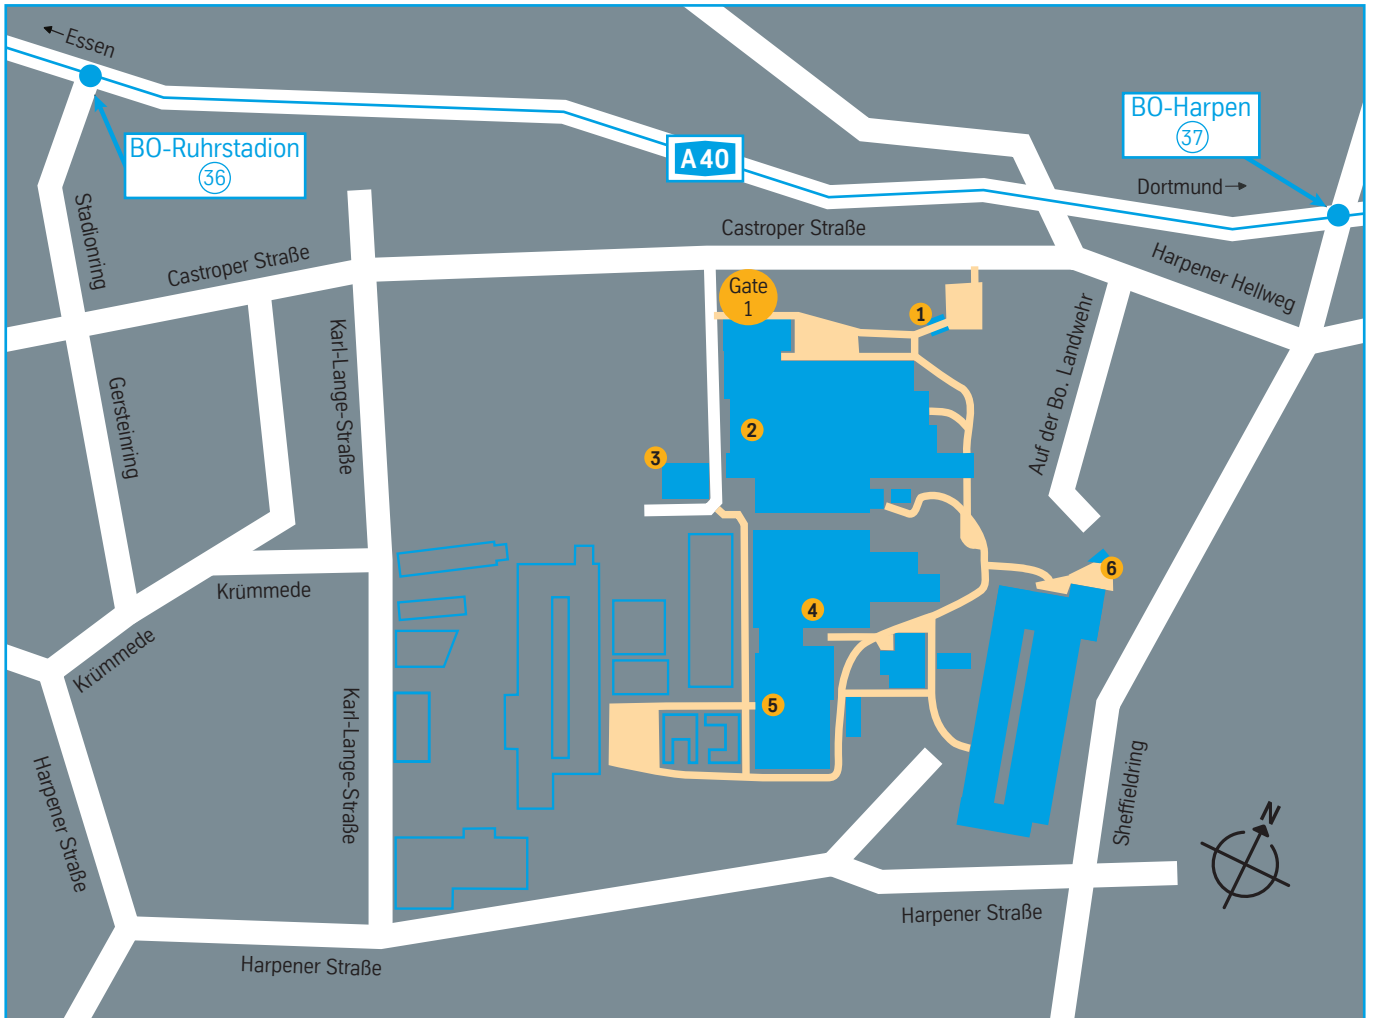

Bochum location Bochum plant

1

Entrance for visitors: Gate South (Süd) on Essener Straße

Entrance VisitorCenter (BesucherCentrum) 14: Essener Straße 244

- 1 Hot dip coating line
- 2 Hot dip coating office building
- 3 Cold strip mill/Electrolytic coating
- 4 Cold strip mill/Electrolytic office building
- 5 Push pickler
- 6 Hot strip recoiling line
- 7 Hot strip cut-to-length line
- 8 Hot strip mill
- 9 Hot strip mill office building
- 10 Höntrop Mitte administration building
- 11 Plant security office

- 12 Technical Services & Energy
- 13 Service center:
Occupational safety, company medical service,
employee facilities, technology center
(training, process support, seminar center)
- 14 Höntrop administration building, VisitorCentrum
(BesucherCentrum)
- 15 Imperial
- 16 Truck check-in
- 17 Spare parts store

thyssenkrupp

Steel

Bochum location Bochum NO* plant

2

- 1 Truck access
- 2 Pickling line/Cold strip mill
- 3 Administration
- 4 Finishing line
- 5 Loading
- 6 Batch-type annealing unit/Coating lines

*non grain oriented electrical steel