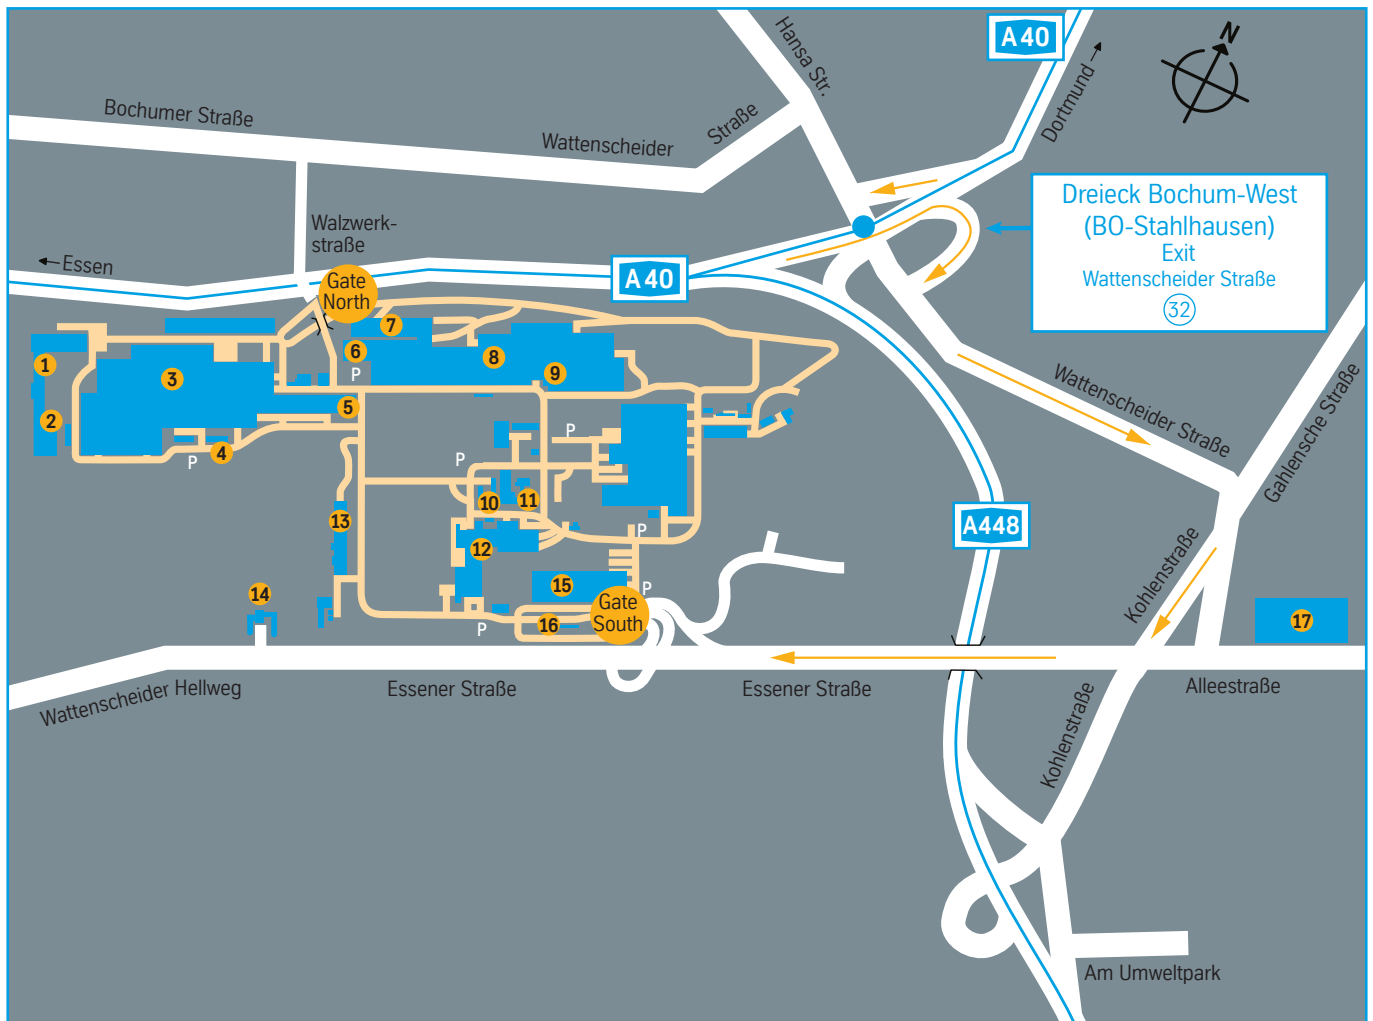

thyssenkrupp

Steel

Bochum location

1 Bochum plant

thyssenkrupp Steel Europe AG
Essener Straße 244
44793 Bochum
Germany

Postal address:
44782 Bochum
Germany

Tel.: +49 (0)234 919-00
Fax.: +49 (0)234 919-5488
www.thyssenkrupp-steel.com

2 Bochum NO plant

thyssenkrupp Steel Europe AG
Castroper Straße 228
44791 Bochum
Germany

Postal address:
44706 Bochum
Germany

Tel.: +49 (0)234 508-0
Fax.: +49 (0)234 508-51008
www.thyssenkrupp-steel.com

Steel

Bochum location Bochum plant

1

Entrance for visitors: Gate South (Süd) on Essener Straße

Entrance VisitorCenter (BesucherCentrum) 14: Essener Straße 244

- 1 Hot dip coating line
- 2 Hot dip coating office building
- 3 Cold strip mill/Electrolytic coating
- 4 Cold strip mill/Electrolytic office building
- 5 Push pickler
- 6 Hot strip recoiling line
- 7 Hot strip cut-to-length line
- 8 Hot strip mill
- 9 Hot strip mill office building
- 10 Höntrop Mitte administration building
- 11 Plant security office

thyssenkrupp

Steel

Bochum location Bochum NO* plant

2

- 1 Truck access
- 2 Pickling line/Cold strip mill
- 3 Administration
- 4 Finishing line
- 5 Loading
- 6 Batch-type annealing unit/Coating lines

*non grain oriented electrical steel