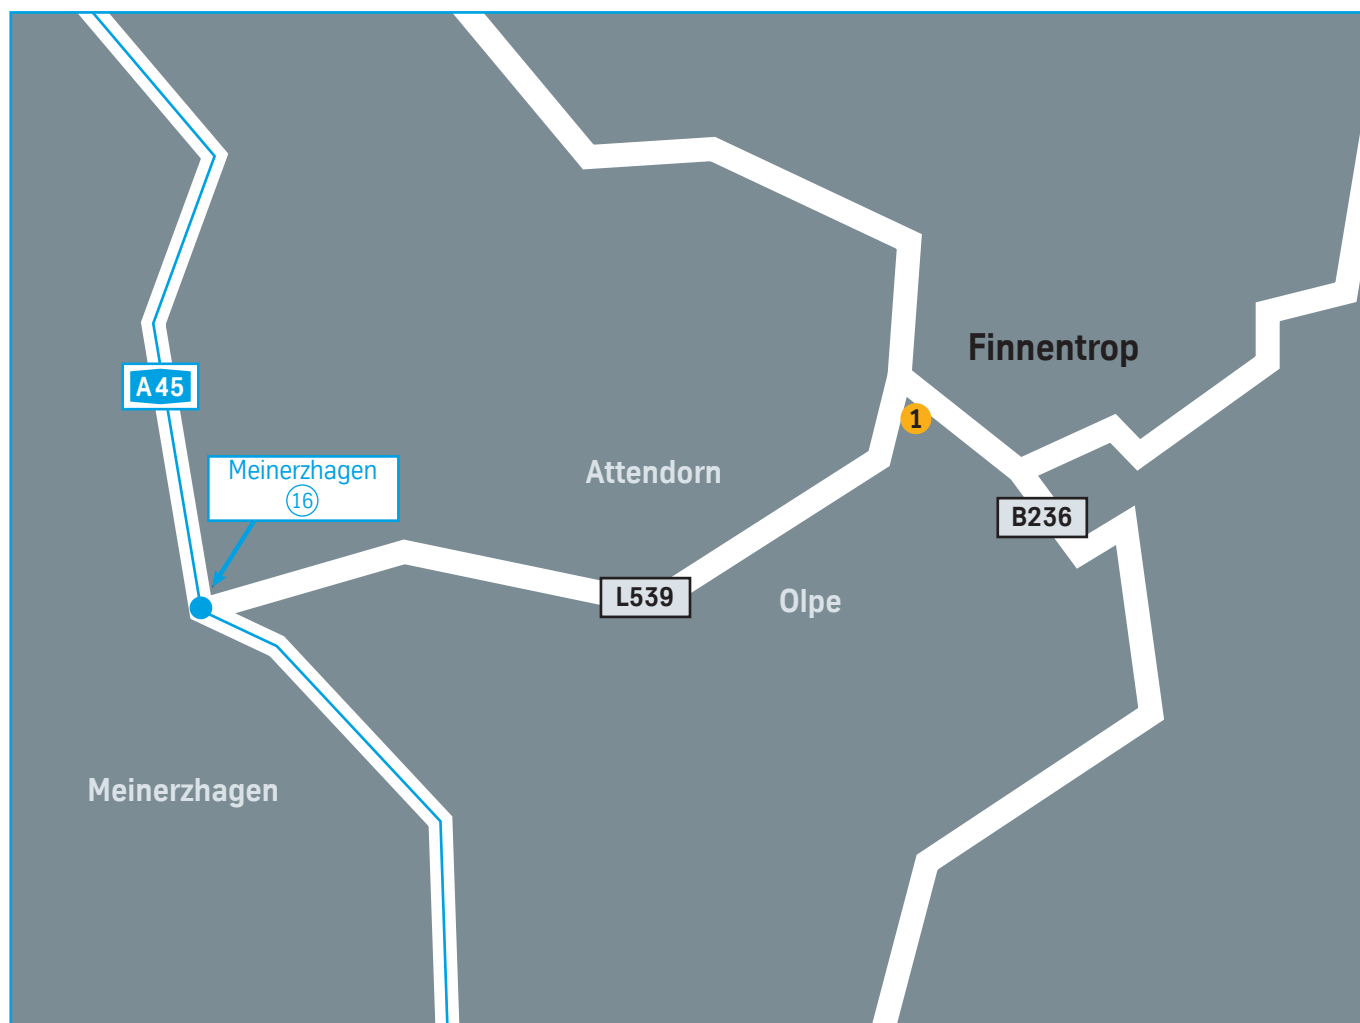

thyssenkrupp

Steel

Finnentrop location

1 Finnentrop plant

thyssenkrupp Steel Europe AG
Bamener Straße 211
57413 Finnentrop
Germany

Tel.: +49 (0)2721 516-0
Fax.: +49 (0)2721 516-288
www.thyssenkrupp-steel.com

Steel

Finntrop location Finntrop plant

①

Entrance for visitors:

Gate ② on Bamenohler Straße

- ① Administration 1
- ② Recoiling line
- ③ Narrow strip galvanizing line
- ④ Fire service
- ⑤ Administration 2

- ⑥ Central store
- ⑦ Hot dip coating line
- ⑧ Shear line 1
- ⑨ Employee building
- ⑩ Truck check-in