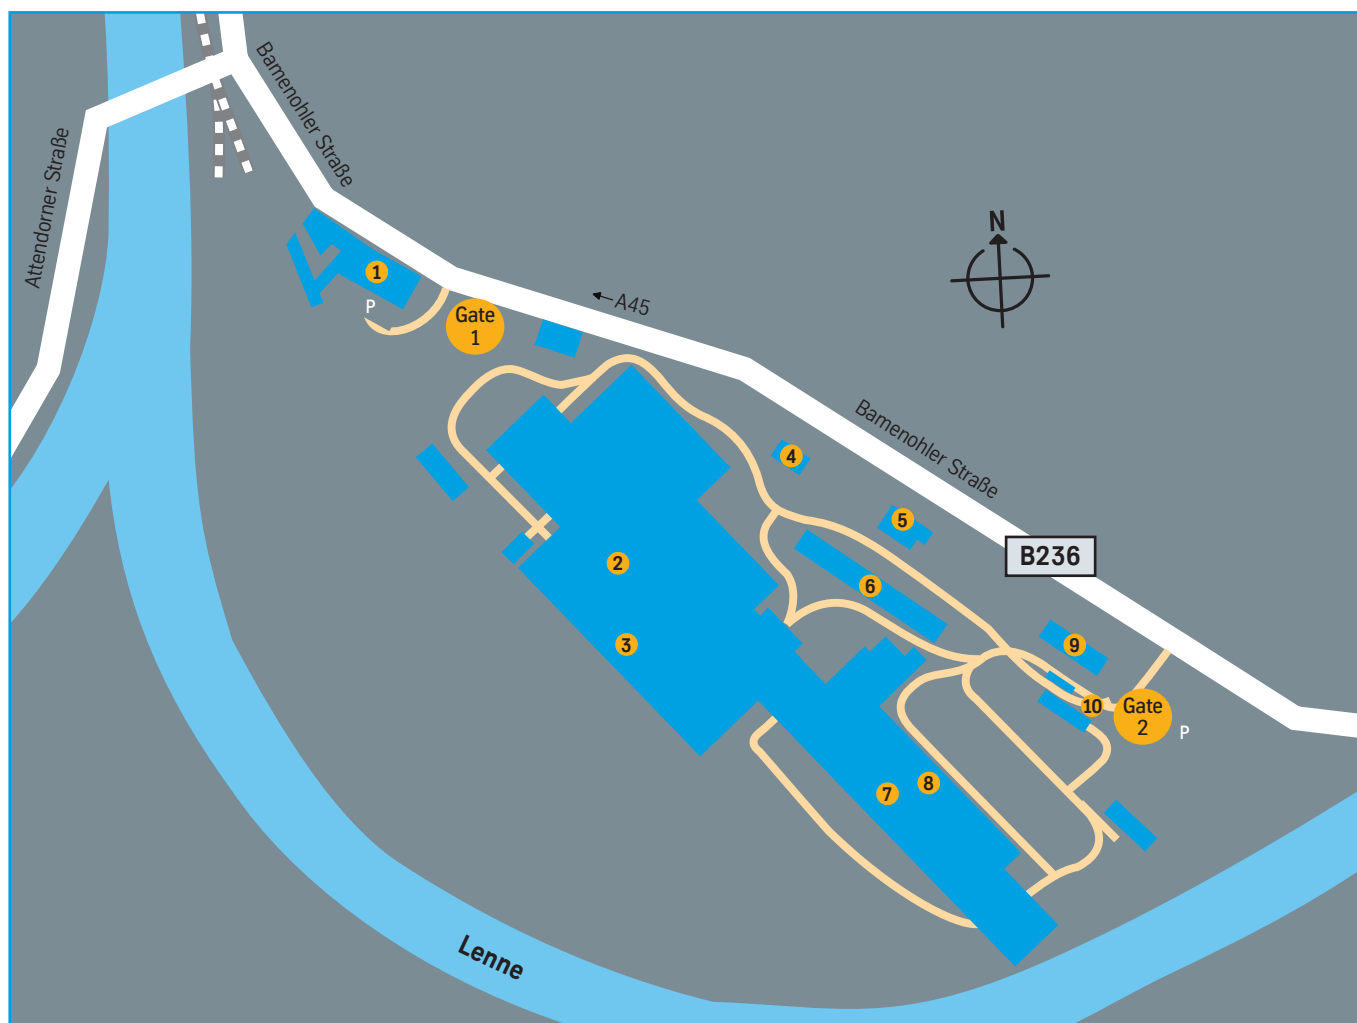

thyssenkrupp

Steel

Finnentrop location

1 Finnentrop plant

thyssenkrupp Steel Europe AG
Bamener Straße 211
57413 Finnentrop
Germany

Tel.: +49 (0)2721 516-0
Fax.: +49 (0)2721 516-288
www.thyssenkrupp-steel.com

Steel

Finntrop location Finntrop plant

①

Entrance for visitors:

Gate ② on Bamenohler Straße

- ① Administration 1
- ② Recoiling line
- ③ Narrow strip galvanizing line
- ④ Fire service
- ⑤ Administration 2

- ⑥ Central store
- ⑦ Hot dip coating line
- ⑧ Shear line 1
- ⑨ Employee building
- ⑩ Truck check-in