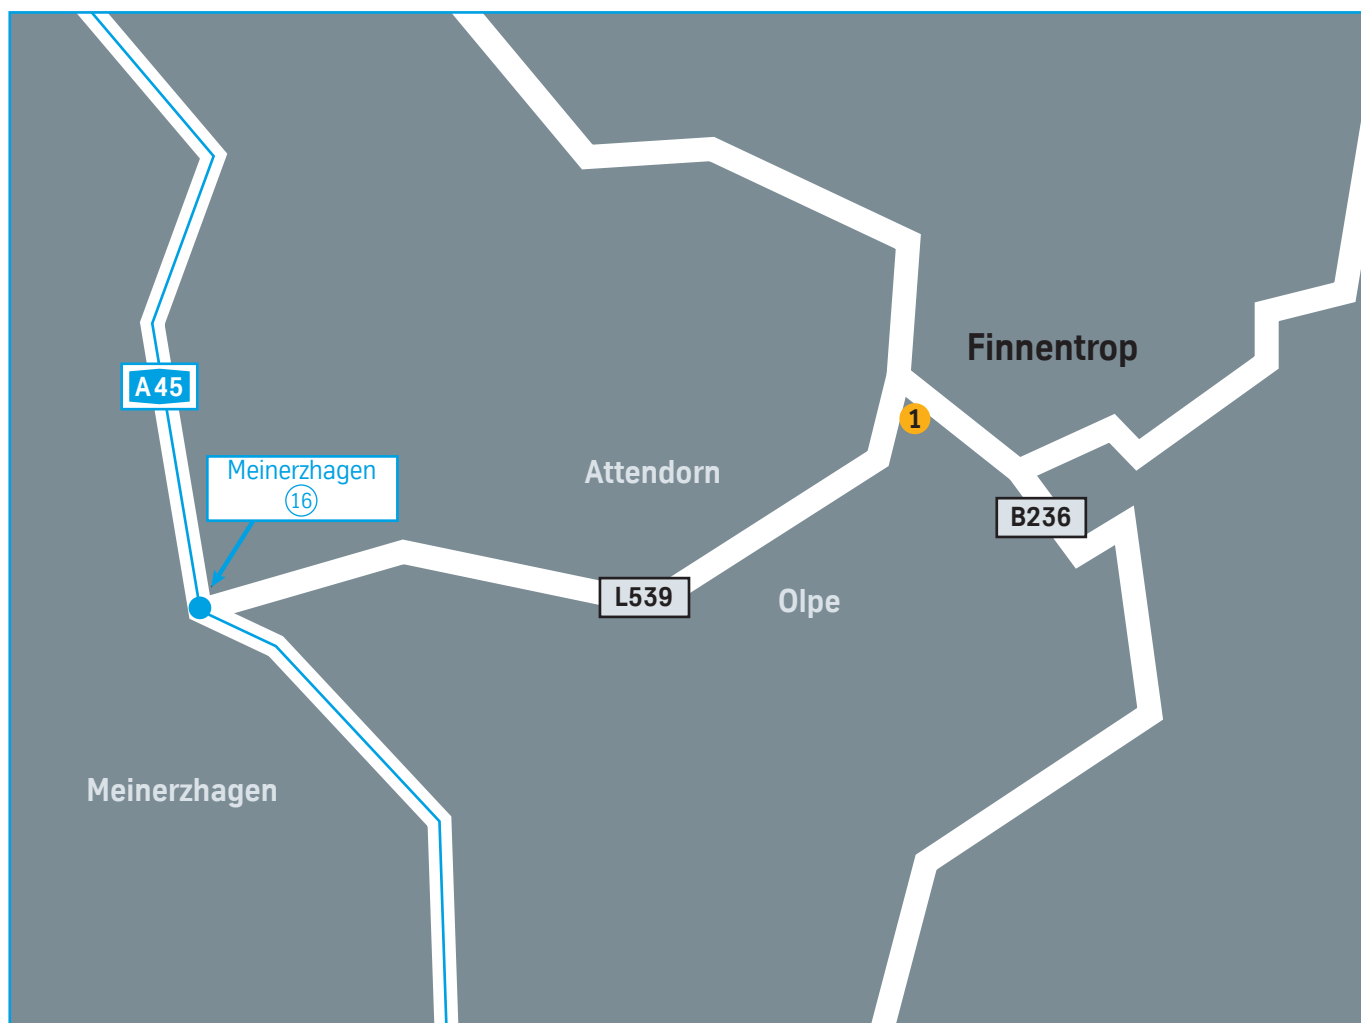

thyssenkrupp

Steel

Finnentrop location

1 Finnentrop plant

thyssenkrupp Steel Europe AG
Bamener Straße 211
57413 Finnentrop
Germany

Tel.: +49 (0)2721 516-0
Fax.: +49 (0)2721 516-288
info.steel@thyssenkrupp.com
www.thyssenkrupp-steel.com

Steel

Finntrop location Finntrop plant

①

Entrance for visitors:

Gate ② on Bamenohler Straße

- ① Administration 1
- ② Recoiling line
- ③ Narrow strip galvanizing line
- ④ Fire service
- ⑤ Administration 2

- ⑥ Central store
- ⑦ Hot dip coating line
- ⑧ Shear line 1
- ⑨ Employee building
- ⑩ Truck check-in