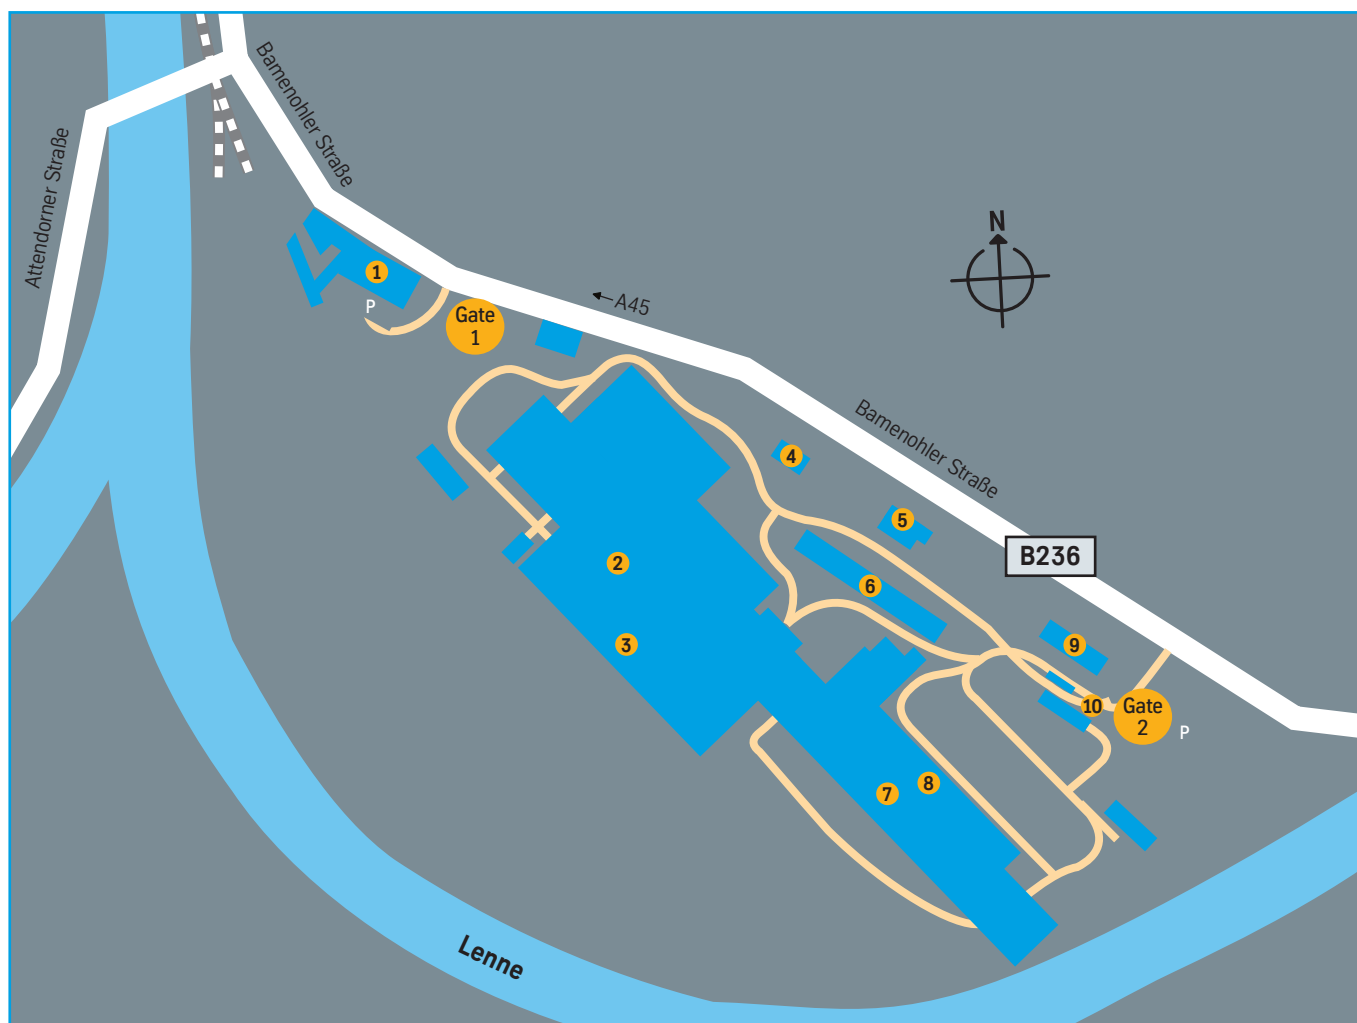

thyssenkrupp

Steel

Finnentrop location

1 Finnentrop plant

thyssenkrupp Steel Europe AG
Bamener Straße 211
57413 Finnentrop
Germany

Tel.: +49 (0)2721 516-0
Fax.: +49 (0)2721 516-288
info.steel@thyssenkrupp.com
www.thyssenkrupp-steel.com

Steel

Finntrop location Finntrop plant

①

Entrance for visitors:

Gate ② on Bamenohler Straße

- ① Administration 1
- ② Recoiling line
- ③ Narrow strip galvanizing line
- ④ Fire service
- ⑤ Administration 2

- ⑥ Central store
- ⑦ Hot dip coating line
- ⑧ Shear line 1
- ⑨ Employee building
- ⑩ Truck check-in