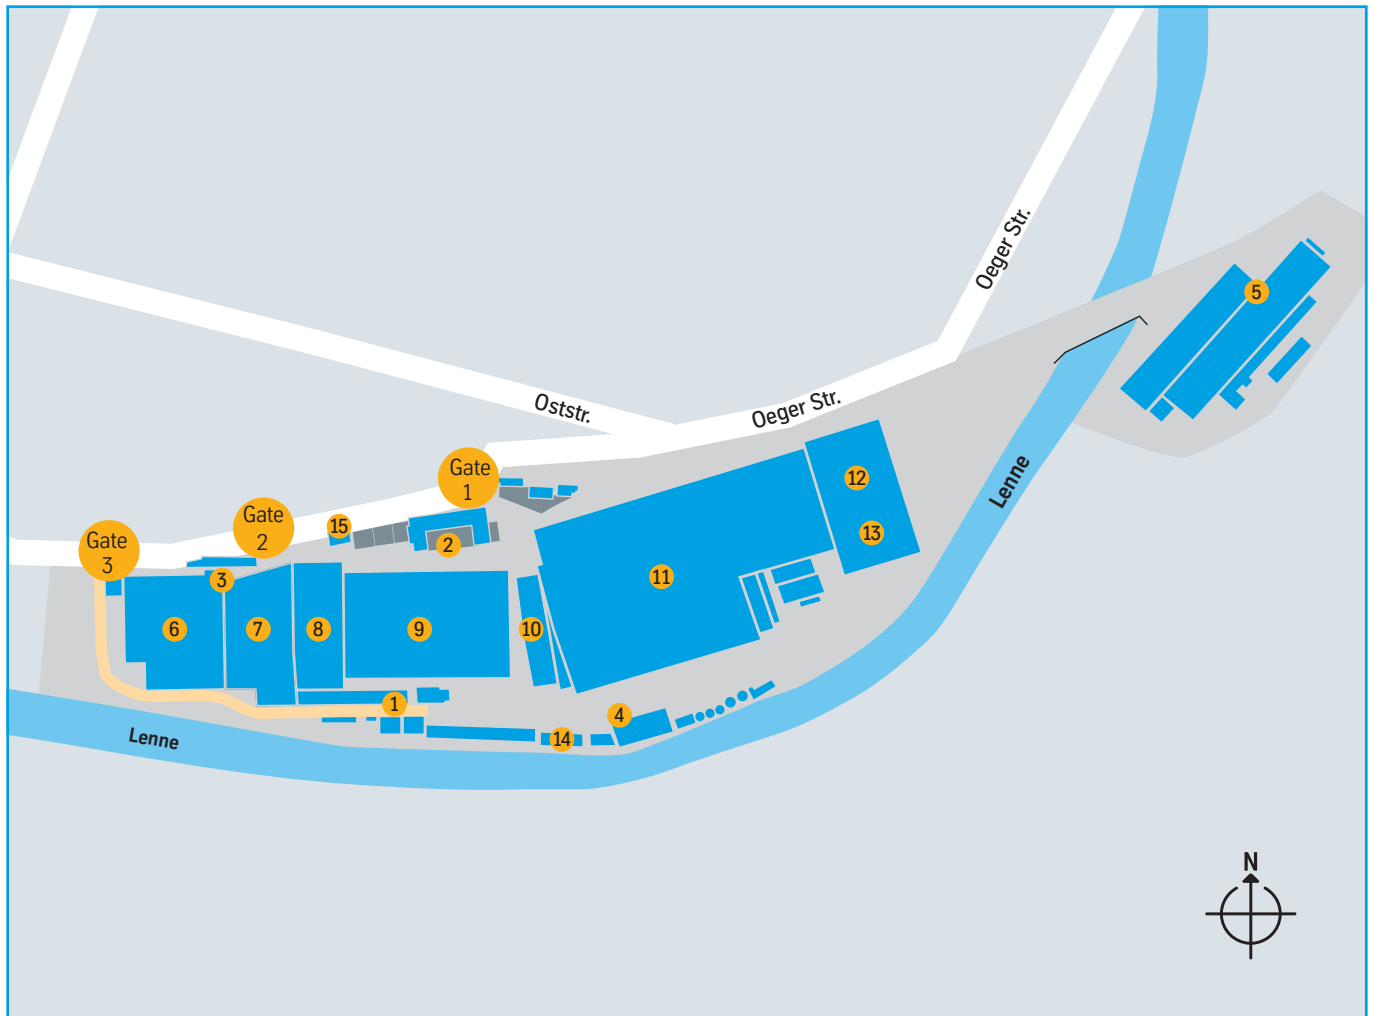

2 Guesthouse, Bahnstraße 13*, 58119 Hagen
Tel.: 0 23 34/44 44 500

* Access via Langenkampstraße

3 Logistic center (Truck waiting area)
NUM (Registration / Subcontractor management)
Unternahrerstr. 38 / Stadeweg, 58119 Hagen

thyssenkrupp

Steel

Precision Steel

Hohenlimburg site

Hohenlimburg plant

- 1 Lenne head office
- 2 Sales/marketing offices
- 3 QM building, technical customer service
- 4 Technical offices/cooling tower
- 5 Pickler