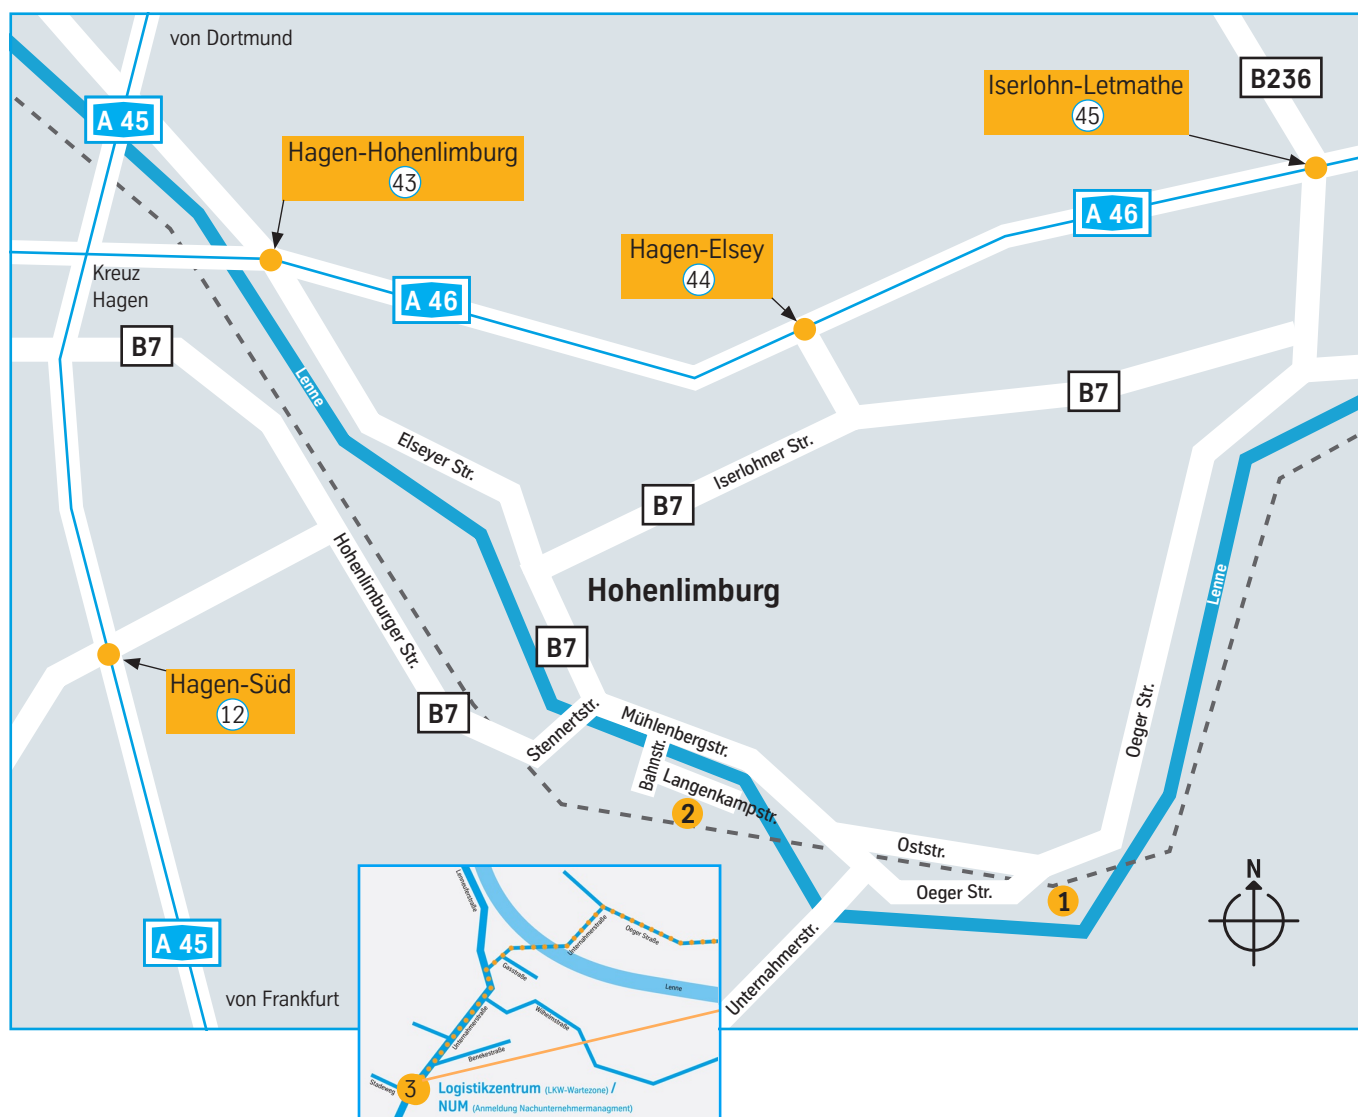

thyssenkrupp

Steel
Precision Steel

Directions to Hohenlimburg

1 Production/administration

thyssenkrupp Hohenlimburg GmbH
Oeger Straße 120
58119 Hagen

Tel.: +49 (0)2334 91-0
Fax.: +49 (0)2334 91-33 69
info.precisionsteel@thyssenkrupp-steel.com
www.thyssenkrupp-steel.com

2 Guesthouse, Bahnstraße 13*, 58119 Hagen
Tel.: 0 23 34/44 44 500

* Access via Langenkampstraße

3 Logistic center (Truck waiting area)
NUM (Registration / Subcontractor management)
Unternahrerstr. 38 / Stadeweg, 58119 Hagen

thyssenkrupp

Steel

Precision Steel

Hohenlimburg site

Hohenlimburg plant

- 1 Lenne head office
- 2 Sales/marketing offices
- 3 QM building, technical customer service
- 4 Technical offices/cooling tower
- 5 Pickler